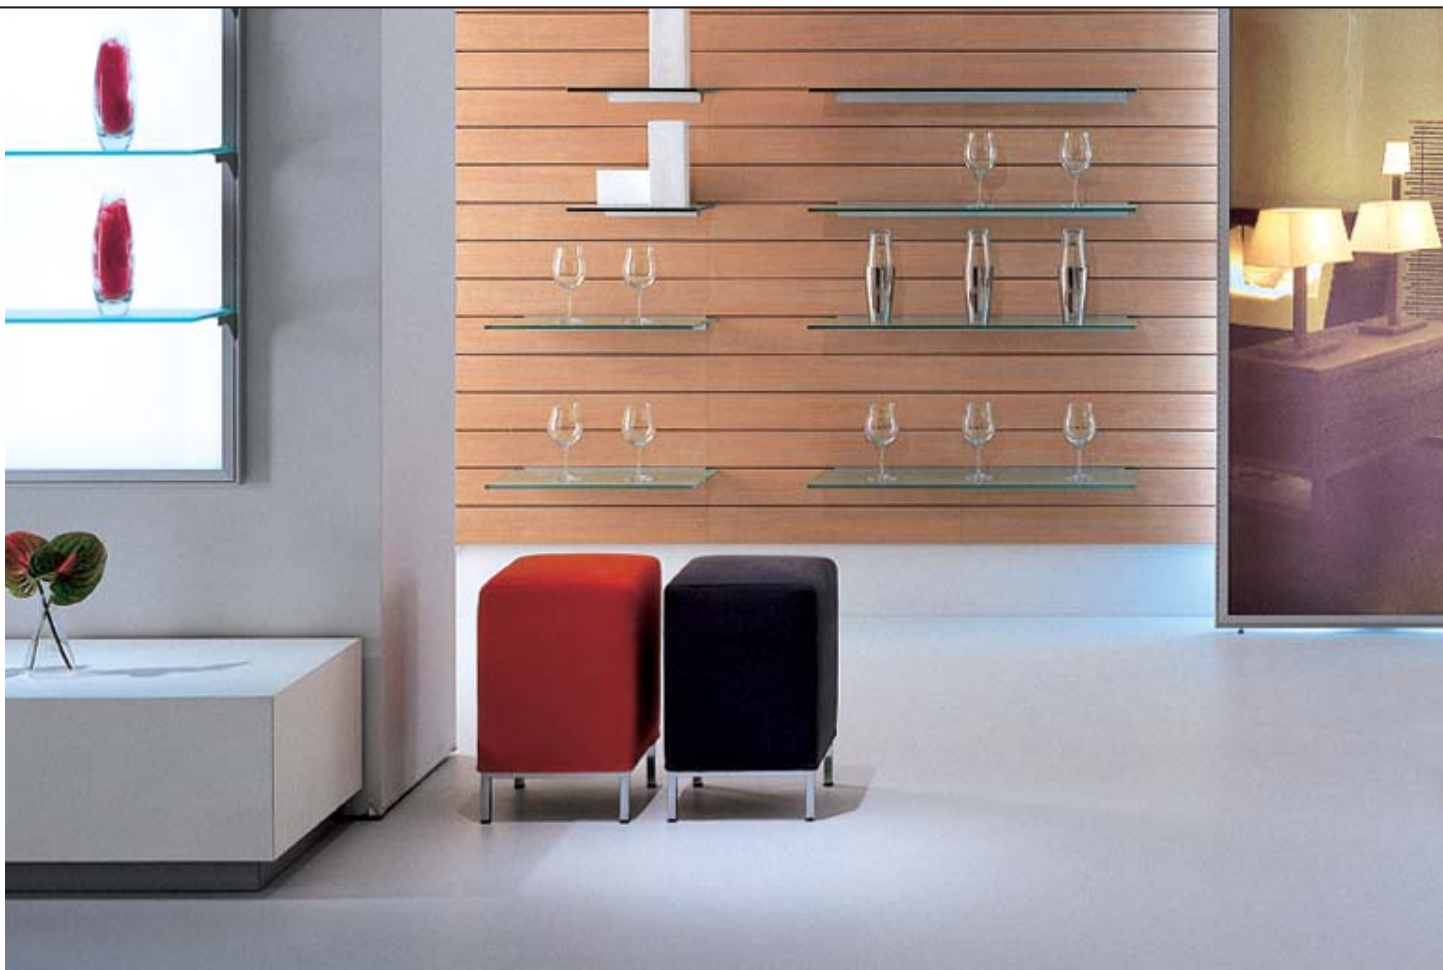

telai di luce